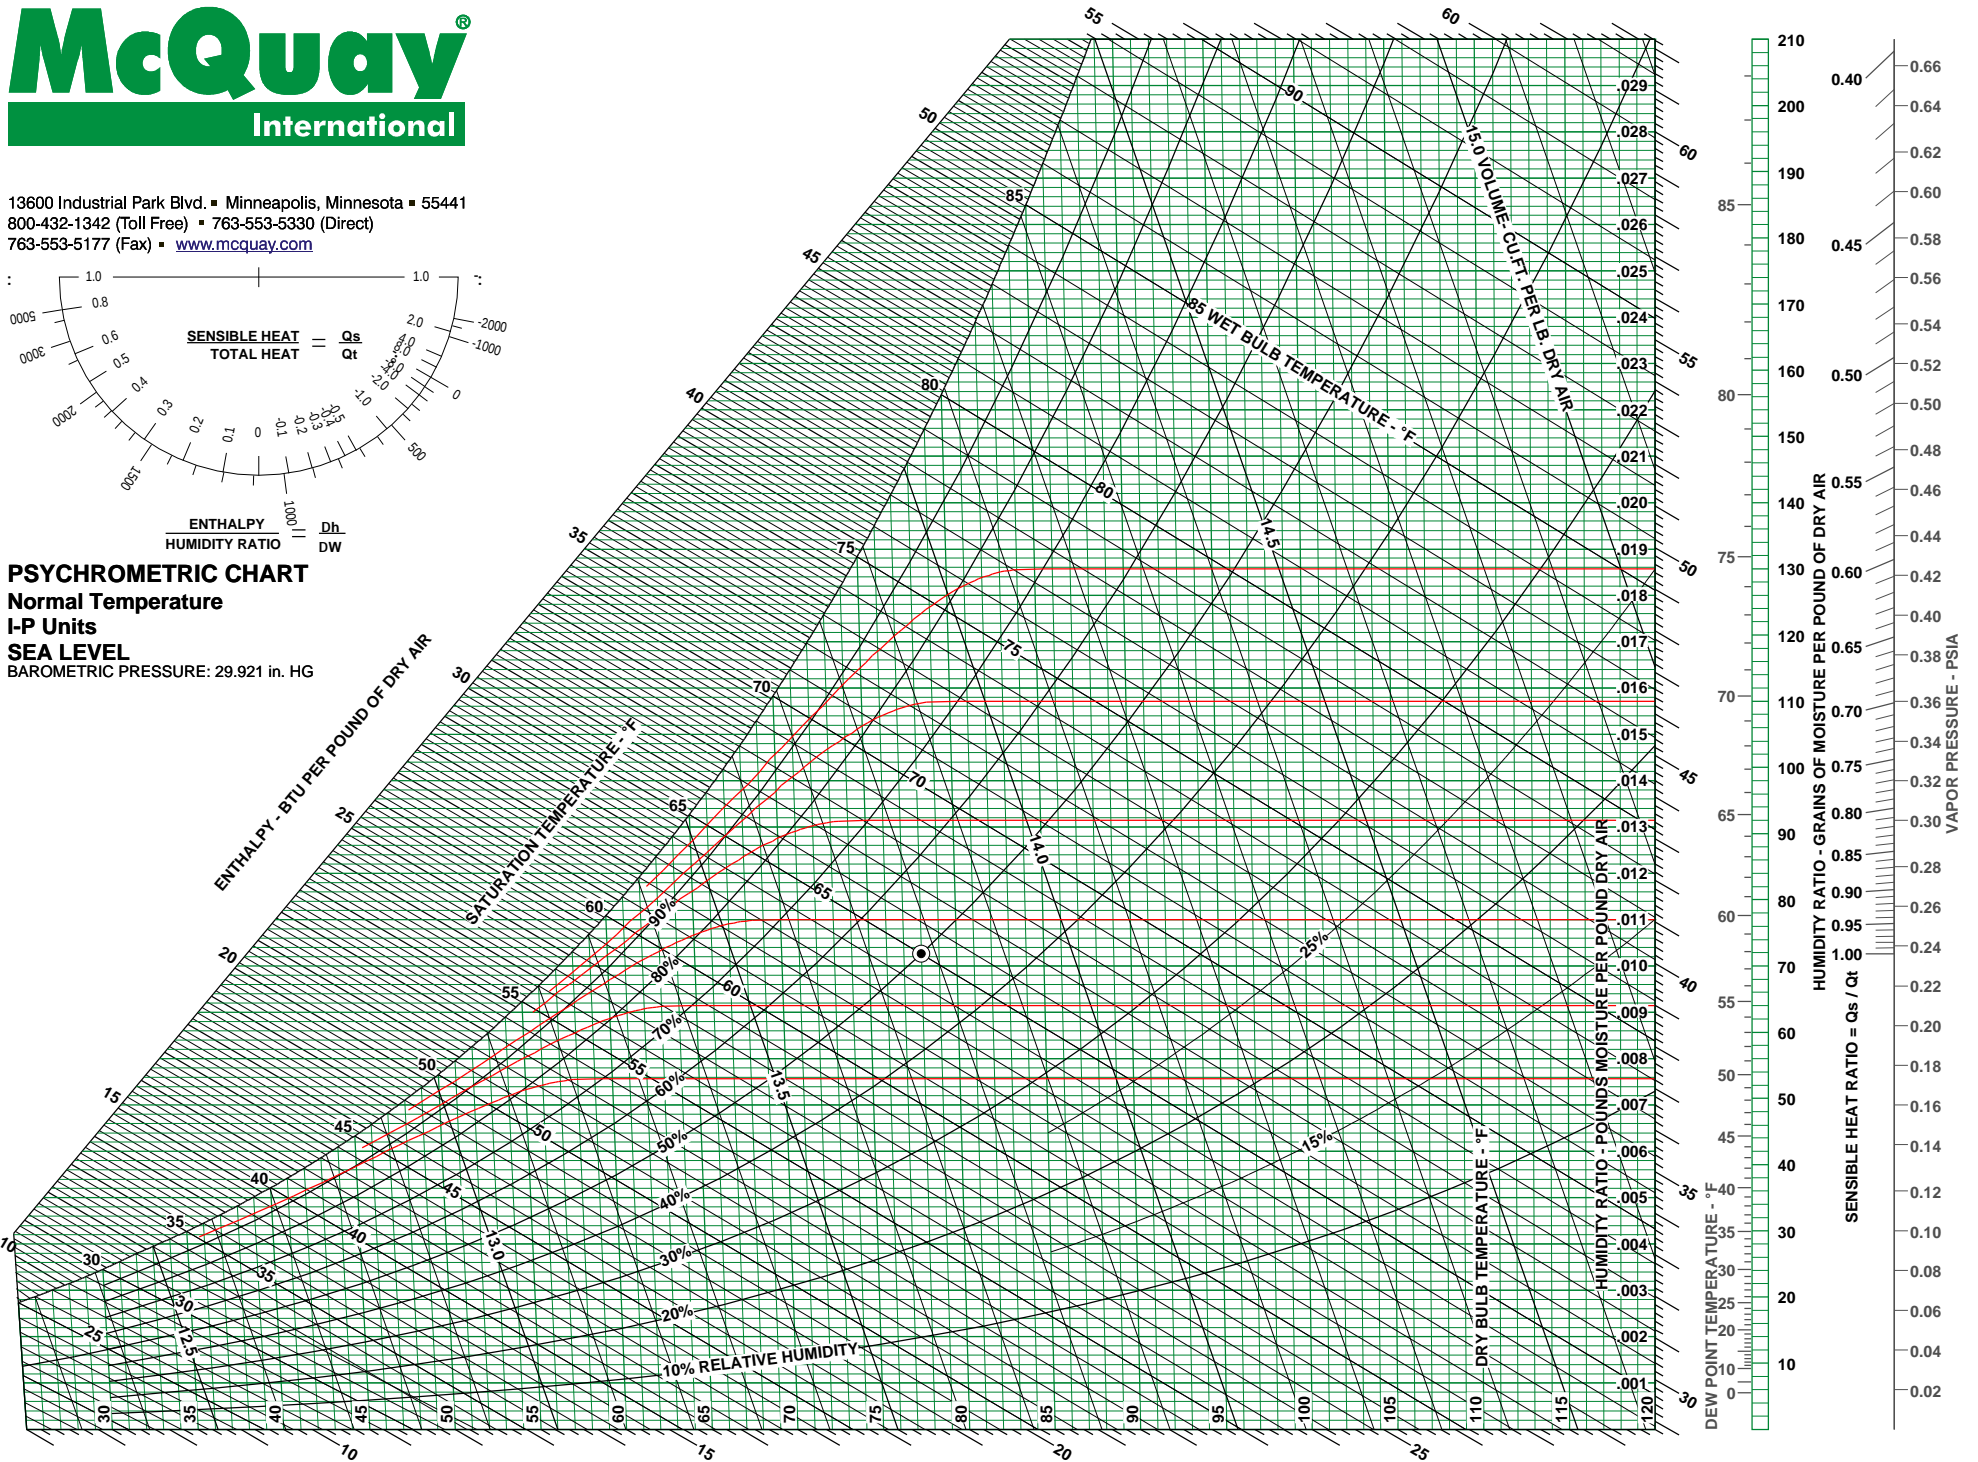

13600 Industrial Park Blvd. ■ Minneapolis, Minnesota ■ 55441
 800-432-1342 (Toll Free) ■ 763-553-5330 (Direct)
 763-553-5177 (Fax) ■ www.mcquay.com

PSYCHROMETRIC CHART
 Normal Temperature
 I-P Units
 SEA LEVEL
 BAROMETRIC PRESSURE: 29.921 in. HG

13600 Industrial Park Blvd. ■ Minneapolis, Minnesota ■ 55441
 800-432-1342 (Toll Free) ■ 763-553-5330 (Direct)
 763-553-5177 (Fax) ■ www.mcquay.com

PSYCHROMETRIC CHART
 Normal Temperature
 SI Units
 SEA LEVEL
 BAROMETRIC PRESSURE: 101.325 kPa