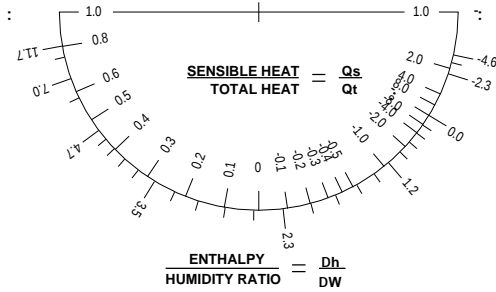

13600 Industrial Park Blvd. ■ Minneapolis, Minnesota ■ 55441
 800-432-1342 (Toll Free) ■ 763-553-5330 (Direct)
 763-553-5177 (Fax) ■ www.mcquay.com

PSYCHROMETRIC CHART
 Normal Temperature
 I-P Units
 SEA LEVEL
 BAROMETRIC PRESSURE: 29.921 in. HG

13600 Industrial Park Blvd. ■ Minneapolis, Minnesota ■ 55441
 800-432-1342 (Toll Free) ■ 763-553-5330 (Direct)
 763-553-5177 (Fax) ■ www.mcquay.com

PSYCHROMETRIC CHART
 Normal Temperature
 SI Units
 SEA LEVEL
 BAROMETRIC PRESSURE: 101.325 kPa