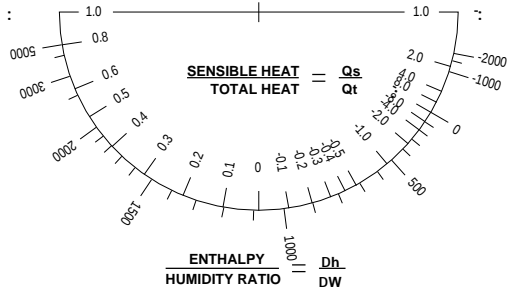

13600 Industrial Park Blvd. ■ Minneapolis, Minnesota ■ 55441
 800-432-1342 (Toll Free) ■ 763-553-5330 (Direct)
 763-553-5177 (Fax) ■ www.mcquay.com

PSYCHROMETRIC CHART
 Normal Temperature
 I-P Units
 SEA LEVEL
 BAROMETRIC PRESSURE: 29.921 in. HG

13600 Industrial Park Blvd. ■ Minneapolis, Minnesota ■ 55441
 800-432-1342 (Toll Free) ■ 763-553-5330 (Direct)
 763-553-5177 (Fax) ■ www.mcquay.com

PSYCHROMETRIC CHART
 Normal Temperature
 SI Units
 SEA LEVEL
 BAROMETRIC PRESSURE: 101.325 kPa